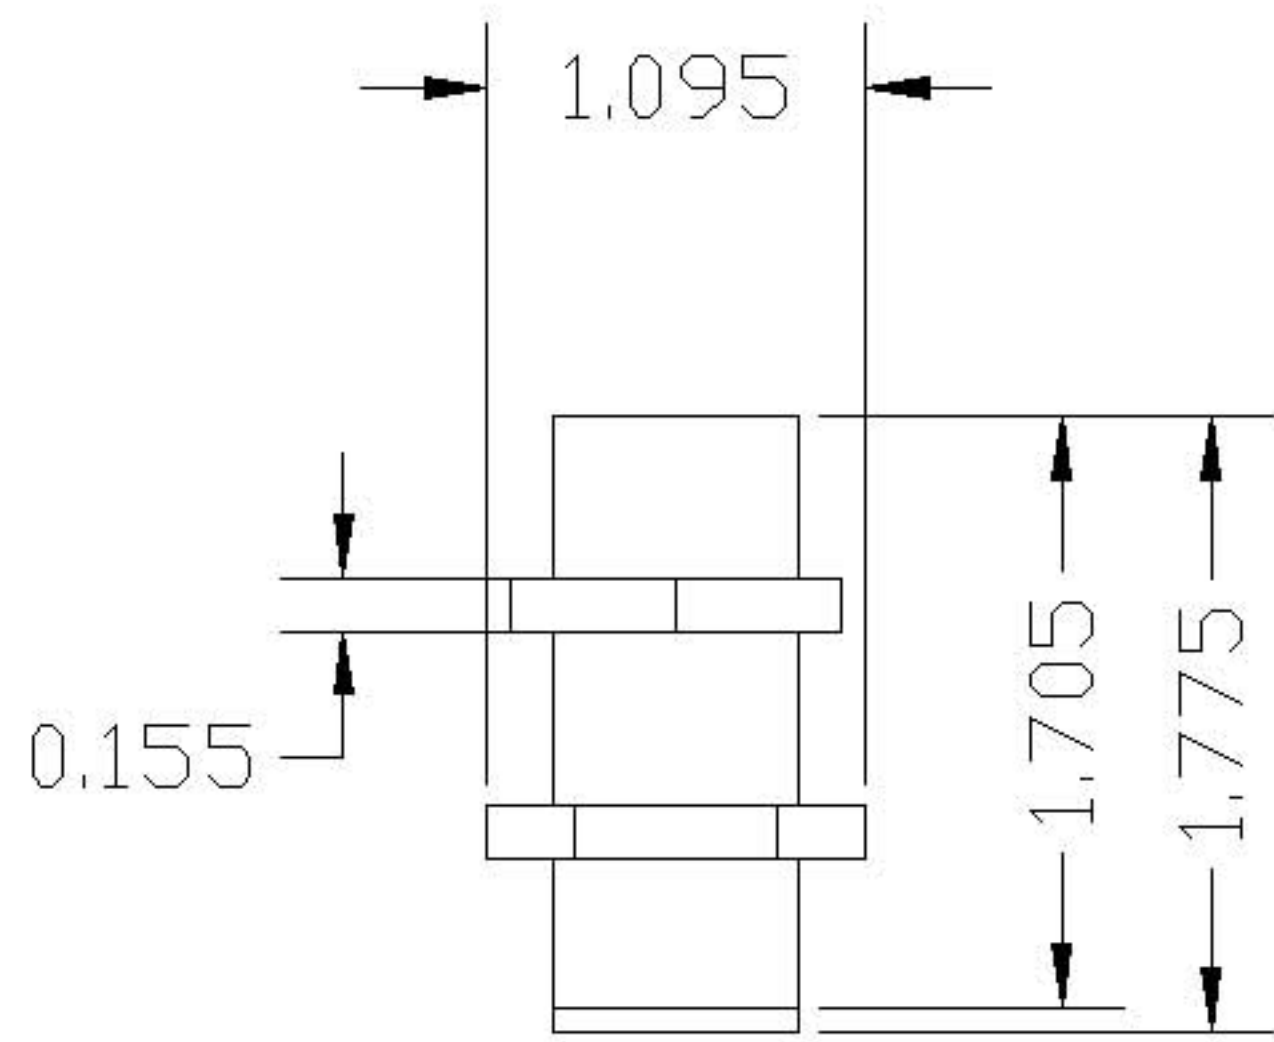

ISOMETRIC VIEW

Housing for **18 STYLE TAG**
Date: 11/15/05
Scale: 1=1