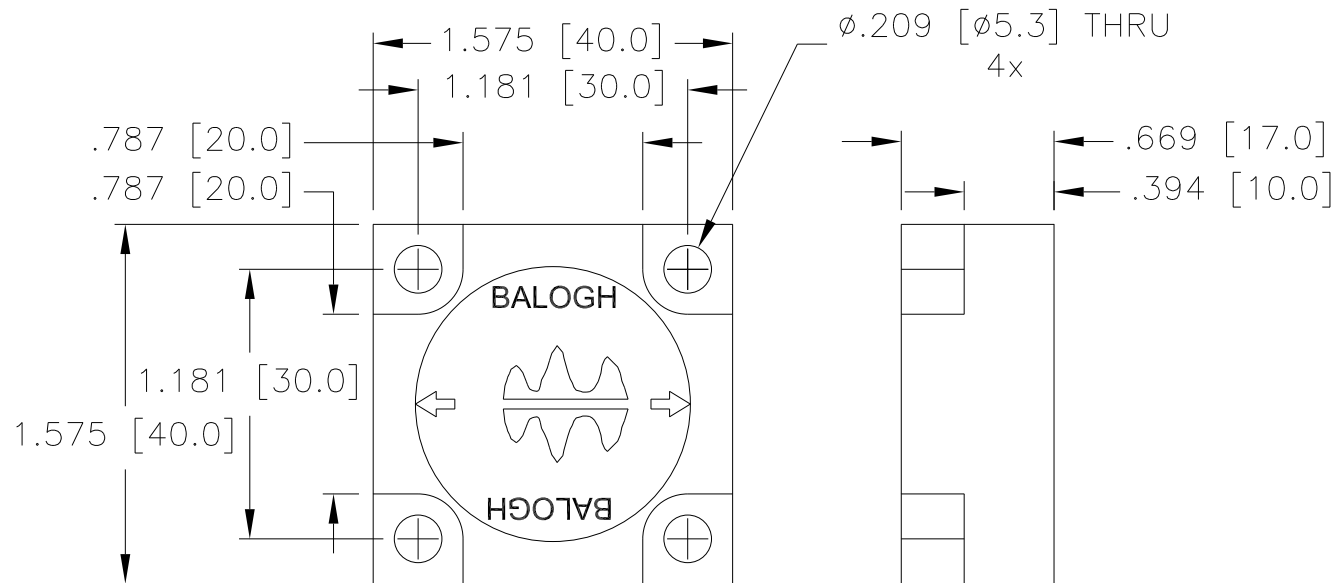

ISOMETRIC VIEW

L:\Layout-Balogh\GIE-OF-OMA-71  
 Housing for **GIE-711/512, GIE-711/2K, GIE-711/8K,**  
 Housing for **OF 71,**  
 Housing for **OMA 711, OMA 711/2K, OMA 711/8K**  
 Date: 08/13/02  
 Scale: 1=1