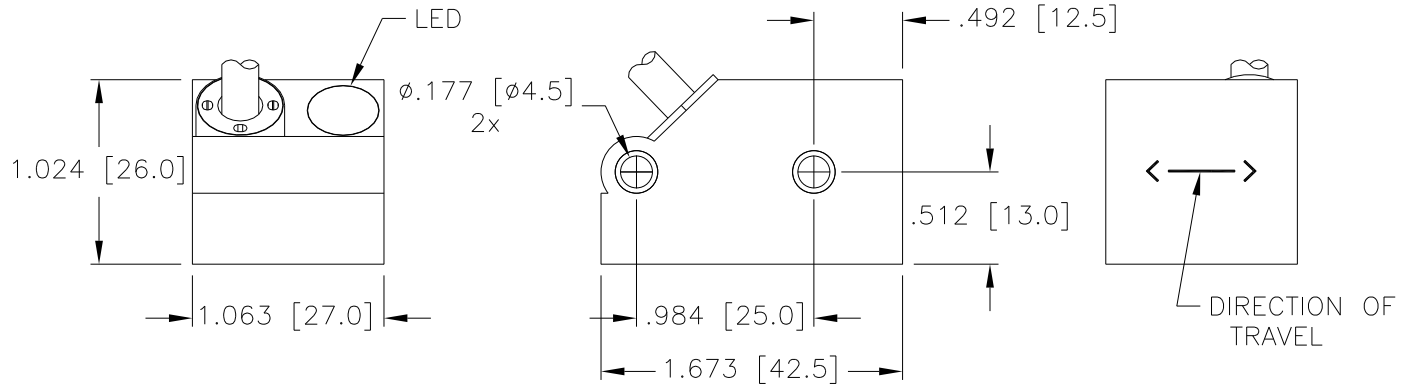

ISOMETRIC VIEWS

EUROFAST MALE CONNECTOR

M12x1

1.547 [39.3]

LED

1.063 [27.0]

1.024 [26.0]

.492 [12.5]

∅.177 [4.5]  
2x

.984 [25.0]

1.673 [42.5]

EuroFast  
Male Pins,  
Male Threads  
or Coupling Nut