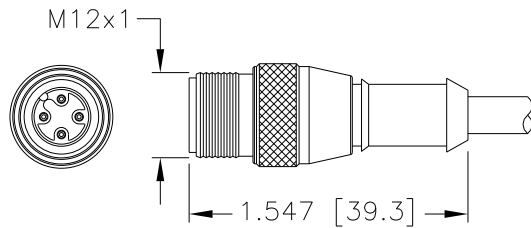

ISOMETRIC VIEWS

EUROFAST MALE CONNECTOR

M12x1

1.547 [39.3]

LED

1.063 [27.0]

1.024 [26.0]

.492 [12.5]

∅.177 [4.5]  
2x

.984 [25.0]

1.673 [42.5]

EuroFast  
Male Pins,  
Male Threads  
or Coupling Nut