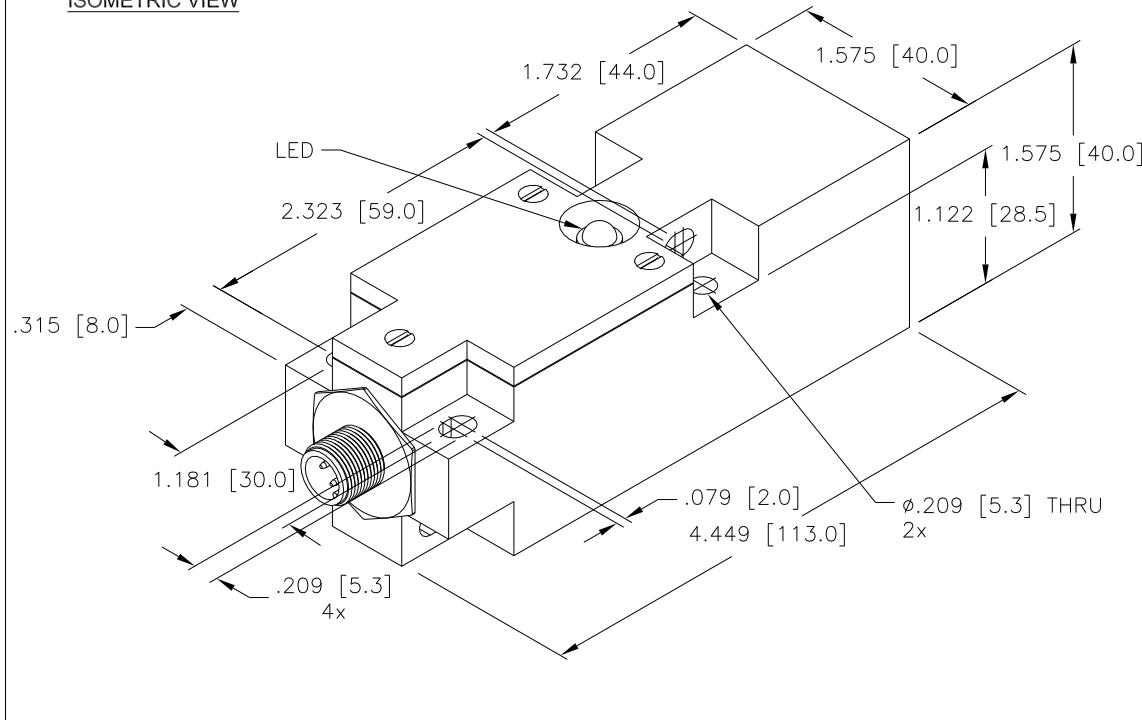

ISOMETRIC VIEW

L:\Layout-Balogh\ERO-71
Housing for ERO-71/QC
Date: 08/16/02
Scale: 1=1