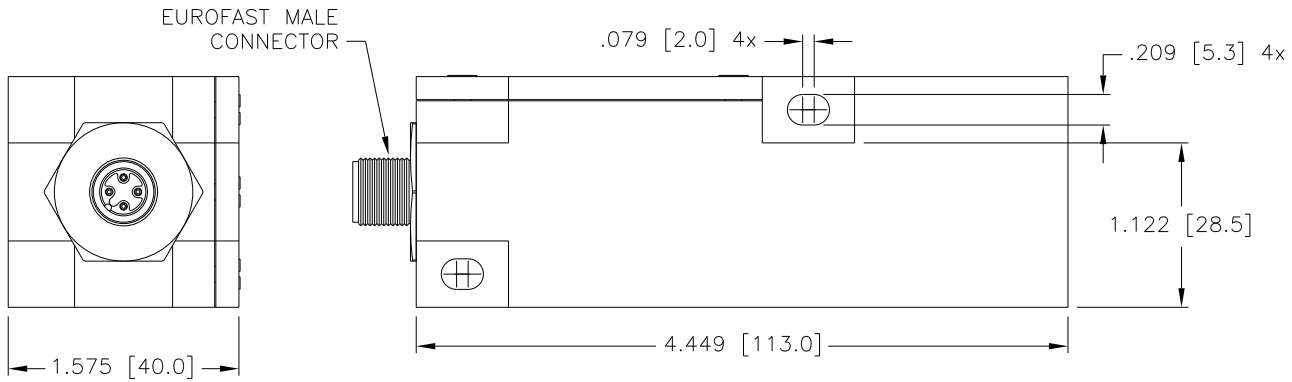

ISOMETRIC VIEW

L:\Layout-Balogh\ERO-71
Housing for ERO-71/QC
Date: 08/16/02
Scale: 1=1