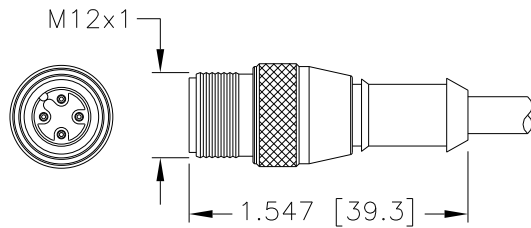

ISOMETRIC VIEWS

EUROFAST MALE CONNECTOR

M12x1

1.547 [39.3]

LED

1.063 [27.0]

1.024 [26.0]

.492 [12.5]

∅.177 [4.5]
2x

.984 [25.0]

1.673 [42.5]

EuroFast
Male Pins,
Male Threads
or Coupling Nut