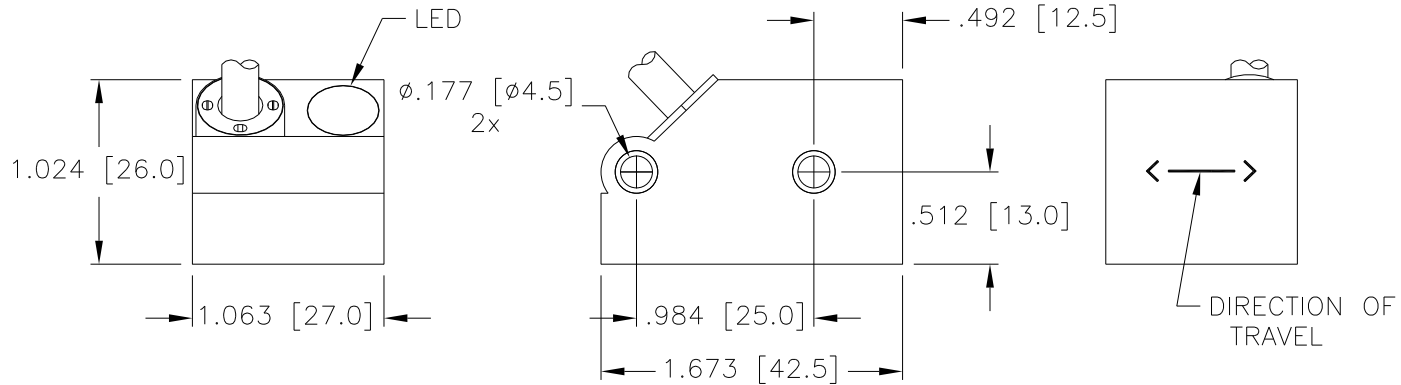

ISOMETRIC VIEWS

EUROFAST MALE CONNECTOR

M12x1

1.547 [39.3]

LED

1.063 [27.0]

1.024 [26.0]

.492 [12.5]

∅.177 [4.5]
2x

.984 [25.0]

1.673 [42.5]

EuroFast
Male Pins,
Male Threads
or Coupling Nut